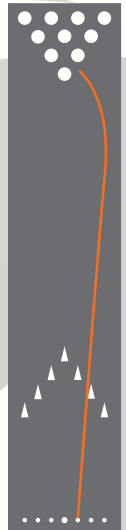

LANE CONDITIONS: Med-Light to Medium