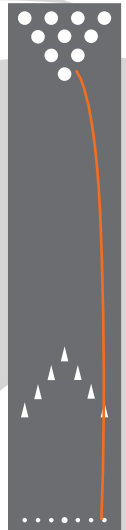

LANE CONDITIONS: Light to Medium